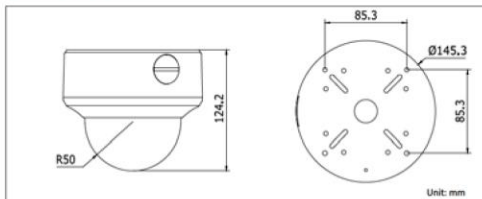

### Dimensions

### Accessories

Video balun

AC304D-OD4	
<b>Camera</b>	
Image Sensor	1 / 3" Progressive Scan CMOS
Signal System	PAL / NTSC
Effective Pixels	1920(H) x 1080(V)
Min. Illumination	0.01 Lux @ (F1.2,AGC ON),0 Lux with IR 0.014 Lux @ (F1.4,AGC ON),0 Lux with IR
Shutter speed	1/25(1/30) s to 1/50,000 s
Lens	2.8-12mm @ F1.4 Angle of view: 92° - 32°
Lens Mount	φ14
Angle Adjustment	Pan: 0 - 355°, Tilt: 0 - 80°, Rotation: ± 90°
Day & Night	ICR
Wide dynamic range	120 dB
Synchronization	Internal synchronization
Video Frame Rate	1080p@25fps/1080p@30fps
HD Video Output	1 Analog HD output
CVBS Output	1Vp-p Composite Output(75Ω / BNC)
S / N Ratio	More than 52dB
<b>Menu</b>	
Scene	Indoor, Outdoor, Indoor1, LOW-LIGHT
Camera ID	On/off (15 characters, position programmable)
AGC	Support
D/N Mode	Color/BW/EXT
White Balance	ATW, AWC-SET, Indoor, Outdoor, Manual
Privacy Mask	On/Off, maximum 8 zones
Motion Detection	On/Off, maximum 4 zones
BLC	Support
Anti-flicker	On/off
Language	English, Japanese, CHN1, CHN2, Korean, German, French, Italian, Spanish, Polish, Russian, Portuguese, Dutch, Turkish, Hebrew and Arabic
Function	Eclipse, Digital noise reduction, Digital zoom(62x), Slow shutter, Mirror, Defog, Defect pixel correction, SMART D-ZOOM
<b>General</b>	
Working Environment	-20 °C - 60 °C (-4 °F - 140 °F) Humidity 90% or less (non-condensing)
Power Supply	12 VDC & 24 VAC
Power Consumption	12 VDC: Max. 4.5W ; 24 VAC: Max. 6.5W
Weather Proof Ratings	IP66
IR Range	Up to 40m
Impact Protection	IEC60068-2-75 test, Eh, 20J; EN50102, up to IK10.
Communication	Up the coax (need UTC controller) Protocol: Pelco-C (Coaxitron)
Dimensions	φ145.3 x 124.2 mm (φ5.72" x 4.89")
Weight	880 g (1.95 lb)