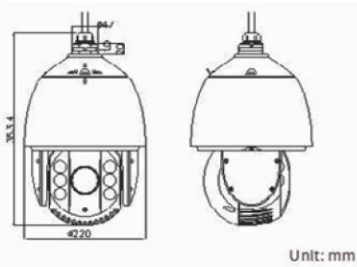

Dimensions

Accessories

Available model

AP312-IR, 24VAC, outdoor
 AP313-IR, 24VAC, outdoor

	AP312-IR	AP313-IR
Camera		
Image Sensor	1 / 3" CMOS	
Effective Pixel	1920(H) x 1080(V)	
Horizontal Resolution	1100TVL	
Signal System	PAL / NTSC	
Min. Illumination	Color: 0.2Lux@(F1.6,AGC ON) ; B / W: 0.02Lux@(F1.6,AGC ON)	
White Balance	Auto / Manual / ATW / Indoor / Outdoor	
AGC	Auto / Manual	
S / N Ratio	≥50dB	
3D DNR	Supports	
WDR	Supports	
EIS	NTSC: 1-1/10,000 sec	
Backlight Compensation	Supports	
Shutter Time	PAL: 1-1 / 10,000s ; NTSC: 1-1 / 10,000s	
Day & Night	IR Cut Filter	
Digital Zoom	16X	
Privacy Mask	8 privacy masks programmable; a maximum of 8 zones can be masked simultaneously on the same video screen	
Focus Model	Auto / Semiautomatic / Manual	
Lens		
Focal Length	4-92mm, 23X	4-120mm, 30X
Zoom Speed	Approx.3.0s(Optical Wide-Tele)	Approx.3.0s(Optical Wide-Tele)
Angle of View	49-2.2 degree(Wide-Tele)	58-1.7 degree(Wide-Tele)
Min. Working Distance	10-1500mm (Wide-Tele)	
Aperture	F1.6-F3.7	F1.6-F4.4
Pan and Tilt		
Pan Range	360° endless	
Pan Speed	Pan Manual Speed: 0.1°-160° / s; Pan Preset Speed: 240° / s	
Tilt Range	-15°-90° (Auto Flip)	
Tilt Speed	Tilt Manual Speed: 0.1°-120° / s; Tilt Preset Speed: 200° / s	
Proportional Zoom	Rotation speed can be adjusted automatically according to zoom multiples	
Number of Preset	256	
Patrol	8 patrols, up to 32 presets per patrol	
Pattern	4 patterns, with the total recording time not less than 10 minutes	
Power-off Memory	Supports	
Park Action	Preset / Patrol / Pattern / Pan scan / Tilt scan / Frame Scan / Random scan / Panorama scan	
PTZ Position Display	On / Off	
Preset Freezing	Supports	
Scheduled Task	Preset / Patrol / Pattern / Pan scan / Tilt scan / Frame Scan / Random scan / Panorama scan	
RS-485 communication diagnosis	Supports	
Infrared		
IR Distance	120m	
IR Intensity	Automatically adjusted, depending on the zoom ratio	
Input / Output		
Monitor Output	HD 1080P Output, 1.0V[p-p] / 75Ω, NTSC (or PAL) composite, BNC	
RS-485 Interface	Half-duplex mode; Self-adaptive HIKVISION, Pelco-P, Pelco-D protocol	
UTC function	Self-adaptive PELCO_C, HIKVISION_C(need UTC controller)	
General		
Menu Language	English, Chinese	
Power	24VAC	
Working Temperature / Humidity	-30 °C ~ 65°C (-22°F ~ 149°F)(outdoor dome) 90% or less	
Protection Level	IP66 standard (outdoor dome) TVS 4,000V lightning protection, surge protection and voltage transient protection	
Mounting	Various mounting modes optional	
Dimensions	φ220x353.4mm (φ8.66"x13.91")(Outdoor)	
Weight (approx.)	4.5kg(9.92lbs)	