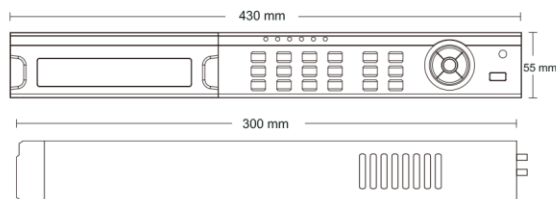

### Introduction:

ED7016TAL is 16CH high definition DVRs, which adopts the standard H.264 high profile compression format and the most advanced SOC technique to ensure real time recording in each channel and realize outstanding robustness of the system. It can support HD-TVI, HD-AHD, 960H and HD-IP.

ED7016TAL supports 16 CH video input, 4 CH audio input, simultaneous 16 CH local playback. The series of product can meet different security requirements of home, financial, commerce, enterprise, transportation and government, etc.

### Physical Interfaces:

Model		ED7216TAL
System	Compression	H.264 High profile
Video	Input	BNC x 16 (HD-TVI / HD-AHD / 960H)
	IP input	IPC x 8
	Bandwidth	6Mbps
	Output	HDMI / VGA / CVBS(SPOT)
Audio	Input	RCA * 4
	Output	RCA * 1
	2-way audio	Take up channel one audio input
Record	Resolution	3MP (IPC), 1080P, 1080P Lite, 720P, 960H
	Frame rate	720P/960H: 25fps/CH 1080P: 12fps/CH
	Encode	VBR/CBR
	Quality	6 level
	Mode	Manual, Timer, Motion
	File management	Lock, unlock, reserving time
IP Input	Resolution	3MP / 2MP / 960P / 720P / 960H
	Frame rate	3Mp: 30fps/CH
Play	Local Playback	16CH
	Search	Time/calendar search,event(motion)
	Smart search	Highlighted date and time to display the channel record
	Function	Play, Pause, FF, FB; Digital zoom
Alarm	Mode	Motion, Video Loss
	Input	4CH
	Output	1CH
Network	Triggering	Record, PTZ move,alarm out,e-mail, etc
	Interface	RJ45 10M/100M adaptive ethernet network port x 1
	Protocol	TCP/IP, UDP, DHCP, DNS, PPPOE, DDNS
Cell Phone	Others	10users online, dual stream
	OS	iPhone, Andriod
Port	Function	Multi-screen surveillance (for certain model), record, snapshot, PTZ control, save the device list
	HDD	SATA * 2
	RS485	RS485 *1, connect to PTZ or keyboard
	USB	USB2.0 x 2, one for mouse, another for USB backup device
Others	Remote	Optional
	Power supply	DC12V
	Consumption	< 14W(without HDD)
	Dimensions (W*D*H)	16.9" x 11.8" x 2.2" (430 x 300 x 55mm)
Environment	-10~50°C, 10%~90% (Humidity)	