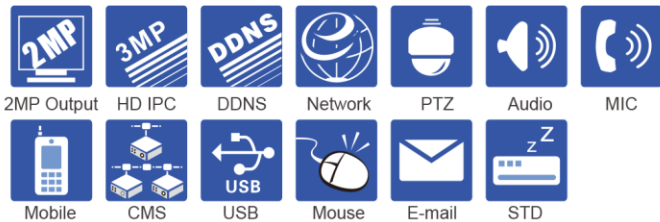

ED8216TEC

1080P 4-IN-1 DVRs Titanium GUI

Introduction:

ED8216TEC is 16CH high definition DVRs, which adopts the standard H.264 high profile compression format and the most advanced SOC technique to ensure real time recording in each channel and realize outstanding robustness of the system. It can support HD-TVI, AHD, 960H and HD-IP.

ED8216TEC supports 16 CH video input, 4 CH audio input, simultaneous 16 CH local playback. The series of product can meet different security requirements of home, financial, commerce, enterprise, transportation and government, etc.

Main Feature:

- 16 CH TVI / AHD 2.0 video input, 16 CH 1080P / 1080P lite / 720P recording
- Support 4 CH IPC 3MP / 1080P / 960P / 720P recording
- Adopt standard H.264 high profile compression format to get high-quality video at much lower bit rate
- Intuitive and user-friendly Graphics User Interface (GUI), window style operation by mouse
- Multi-mode recording: manual / timer / motion / sensor
- Playback : 16 CH simultaneously playback
- Search: time / calendar, events (alarm, motion)
- Express and flexible backup via USB and network and so on
- Pentaplex: preview, record, playback, backup and remote access
- DHCP, DDNS, PPPoE network protocol, IE browse and CMS supported Remote control via IE or CMS : preview, playback, backup, PTZ and configuration
- Dual stream technology to encode recording stream and network stream respectively; network stream can be adjustable to fit bandwidth without changing recording quality
- Multi-user online simultaneously
- Authorization management, log review and device status review
- HDMI 1080P output, true high resolution display
- Supports PTZ preset and auto cruise, up to 128 presets and 8 cruises
- Powerful smart phone surveillance supporting iPhone, Android
- Supports NAT function, support QR code scanning by mobile phone
- Completes SDK software available, easy to integrate with other applications