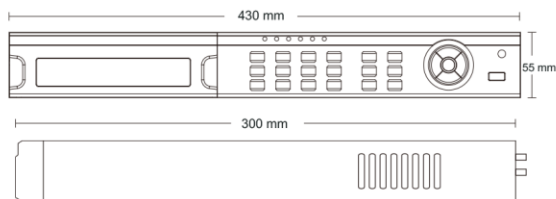

Physical Interfaces:

Model		ED8216TSC
System	Compression	H.264 High profile
Video	Input	BNC x 16 (HD-TVI / HD-AHD / 960H)
	IP input	IPC x 4
	Bandwidth	6Mbps
	Output	HDMI / VGA / CVBS(SPOT)
Audio	Input	RCA * 4
	Output	RCA * 1
	2-way audio	Take up channel one audio input
Record	Resolution	3MP (IPC), 1080P, 1080P Lite, 720P, 960H
	Frame rate	1080P Lite/720P/960H: 25fps/CH 1080P: 12fps/CH
	Encode	VBR/CBR
	Quality	6 level
	Mode	Manual, Timer, Motion
	File management	Lock, unlock, reserving time
IP Input	Resolution	3MP / 2MP / 960P / 720P / 960H
	Frame rate	3Mp: 30fps/CH
Play	Local Playback	16CH
	Search	Time/calendar search,event(motion)
	Smart search	Highlighted date and time to display the channel record
	Function	Play, Pause, FF, FB; Digital zoom
Alarm	Mode	Motion, Video Loss
	Input	4CH
	Output	1CH
Network	Triggering	Record, PTZ move,alarm out,e-mail, etc
	Interface	RJ45 10M/100M adaptive ethernet network port x 1
	Protocol	TCP/IP, UDP, DHCP, DNS, PPPOE, DDNS
Cell Phone	Others	10 users online, dual stream
	OS	iPhone, Android
Port	Function	Multi-screen surveillance (for certain model), record, snapshot, PTZ control, save the device list
	HDD	SATA * 2
	RS485	RS485 *1, connect to PTZ or keyboard
	USB	USB2.0 x 2, one for mouse, another for USB backup device
Others	Remote	Optional
	Power supply	DC12V
	Consumption	<14W(without HDD)
	Dimensions (W*D*H)	16.9" x 11.8" x 2.2" (430 x 300 x 55mm)
Environment	-10~50°C, 10%~90% (Humidity)