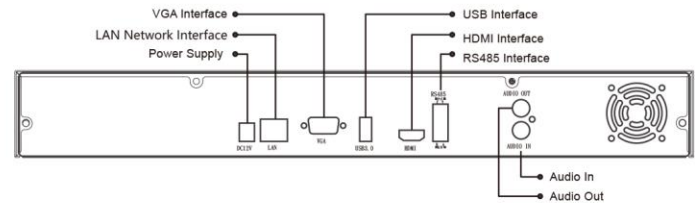

### Introduction:

ED9532H5NV is 32 CH 5MP / 4MP / 3MP / 1080P / 960P / 720P high definition NVRs, which adopt the most advanced SOC technique to ensure high definition recording in each channel and realize outstanding robustness of the system. ED9532H5NV supports 32 CH IP input, simultaneous 16 CH playback, and 4K high definition display. The series of product can meet different security requirements of home, financial, commerce, enterprise, transportation and government, etc.

### Physical Interfaces:

System	Compression	Standard H.265 / H.264
	OS	Embedded Linux
Video	Network Input	32 CH IPC input
	Network Bandwidth	256Mbps
	Network Format	5MP / 4MP / 3MP / 1080P / 960P / 720P@25 / 30fps
Audio	Output	HDMI x 1 : 4K x 2K / 1920 x 1080 / 1280 x 1024, VGA x 1 : 1920 x 1080 / 1280 x 1024
	Network Input	32 CH IPC audio input
	2-way Audio	RCA x 1
Record	Local Output	RCA x 1
	Record Stream	Dual stream recording
	Resolution	5MP / 4MP / 3MP / 1080P / 960P / 720P
Playback	Mode	Manual, timer, motion, sensor
	Playback	Max 16 CH
	Search	Time slice / time / event / tag search
Alarm	Smart Search	Highlighted color to display the camera record in a certain period of time, different colors refers to different record events
	Function	Play, pause, FF, FB, digital zoom, etc.
	Mode	Manual, sensor, motion, exception
Network	Input	Support IPC alarm input
	Output	Support IPC alarm output
	Triggering	Record, snap, preset, e-mail, etc.
Mobile Device	Interface	RJ45 10 / 100 / 1000 Mbps x 1
	Protocol	TCP / IP, PPPoE, DHCP, DNS, DDNS, UPnP, NTP, SMTP
	Web Client	Max 10 users online
Storage	OS	iOS, Android
	HDD	SATA x 2, max 6T per HDD
Backup	Local Backup	U disk, USB mobile HDD
	Network Backup	Yes
Port	USB	USB 2.0 x 1 ( front panel ), USB 3.0 x 1 ( rear panel )
	Power Supply	DC 12V
Others	Consumption	≤ 15W ( without HDD )
	Dimensions (mm)	430 x 300 x 55 ( W x D x H )
	Work Environment	-10 ~ 50 °C · 10% ~ 90% humidity