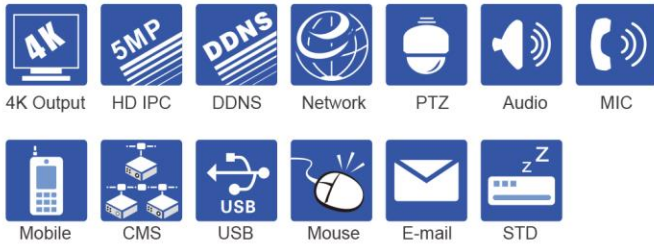

### Introduction:

ED9532H5NV is 32 CH 5MP / 4MP / 3MP / 1080P / 960P / 720P high definition NVRs, which adopt the most advanced SOC technique to ensure high definition recording in each channel and realize outstanding robustness of the system. ED9532H5NV supports 32 CH IP input, simultaneous 16 CH playback, and 4K high definition display. The series of product can meet different security requirements of home, financial, commerce, enterprise, transportation and government, etc.

### Main Feature:

- \* Supports 32 CH 5MP / 4MP / 3MP / 1080P / 960P / 720P IP input
- \* Adopts standard H.265 and H.264 high profile compression format to get high-quality video at much lower bit rate
- \* Intuitive and user-friendly Graphic User Interface ( GUI ), Windows style operation by mouse
- \* Multi-mode recording: manual / timer / motion / sensor
- \* Playback : 16 CH simultaneous playback
- \* Search : time slice, time, event ( manual, sensor, motion ), tag search
- \* Express and flexible backup via USB, network and so on
- \* Pentaplex : preview, record, playback, backup and remote access
- \* DHCP, DDNS, PPPoE network protocol and CMS supported
- \* Remote control via IE or CMS : preview, playback, backup, PTZ and configuration
- \* Dual stream technology for local storage with high definition, remote network transmission and remote surveillance with mobile device
- \* Multi-user online simultaneously
- \* Authorization management, log view and device status view
- \* 4K output, true high resolution display
- \* Supports PTZ preset and auto cruise, up to 255 presets and 8 cruises
- \* Supports NAT function and QRCode scanning by mobile phone and PAD
- \* Powerful smart phone & Pad surveillance with iOS and Android OS