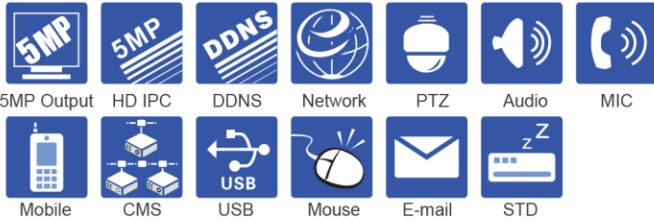

### Introduction:

ED9700H5NV series are 32 / 64 CH 5MP / 3MP / 1080P / 960P / 720P high definition NVRs, which adopt the most advanced SOC technique to ensure high definition recording in each channel and realize outstanding robustness of the system. ED9700H5NV series support 32 / 64 CH IP input, simultaneous 16 CH playback, and HDMI high definition display.

### Main Feature:

- Supports 32 / 64 CH 5MP@30fps IP input
- Adopt standard H.265 high profile compression format to get high-quality video at much lower bit rate
- Intuitive and user-friendly Graphic User Interface ( GUI ), Windows style operation by mouse
- Multi-mode recording: manual / timer / motion / sensor
- Playback : 16 CH simultaneous playback
- Search : time slice, time, event ( manual, sensor, motion ), tag search
- Express and flexible backup via USB, network and so on
- Pentaplex : preview, record, playback, backup and remote access
- DHCP, DDNS, PPPoE network protocol and CMS supported
- Remote control via IE or CMS : preview, playback, backup, PTZ and configuration
- Dual stream technology for local storage with high definition, remote network transmission and remote surveillance with mobile device
- Multi-user online simultaneously
- Authorization management, log view and device status view
- HDMI output, true high resolution display
- Supports PTZ preset and auto cruise, up to 255 presets and 8 cruises
- Supports NAT function and QRCode scanning by mobile phone and PAD
- Powerful smart phone & Pad surveillance with iOS and Andriod OS