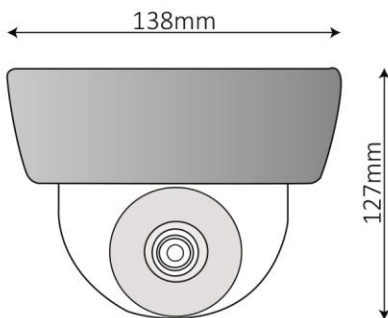

Key Features

- 1/2.7" Progressive Scan CMOS
- 2D DNR
- AGC, BLC
- 2.8~12mm Vari-Focal Lens
- Compatible with: AHD / TVI / 960H
- Indoor Use Only

Dimensions

Model	HDA-DO2M80VF-B/W
Camera	
Image Sensor	1/2.7" Aptina 2.4 Megapixel Cmos
Effective Pixels	1920(H)×1080(V)
Electronic Shutter	PAL:1/50s~1/100,000s
Min. Illumination	0.01Lux @ F1.2, (0Lux IR on)
Lens	2.8-12mm
View Angle	100°-30.8°(H),64.5°-23.3°(V)
S/N Ratio	≥45dB(Max 70 dB)
Video Output	1.0Vp-p
White Balance	Auto adaptive(Range 2200~10000K)
WDR	N/A
AGC	Automatic / manual
BLC	Automatic / manual
DNR	2D
Image	
Compatibility	AHD / TVI / Analog
Encode Mode	CBR
Image Quality	Not adjustable under CBR
Resolution	1080P (1920×1080)
Video Frame Rate	PAL:25fps@1080P
Image Setting	Brightness, Contrast, Sharpness, DNR, Color gain, exposure, mode etc.
Functions	
Remote Monitoring	By monitoring the video recorder
Day&Night	Auto / Color / BW / EXT
IR Distance	N/A
IR LED - count	N/A
OSD Menu	Yes
Protection	N/A
Others	
Power supply	DC12V±10%
power consumption	300mA
Working	- 30℃ ~ +60℃
Dimension	(138 x 138 x 127mm)
weight	0.33KG