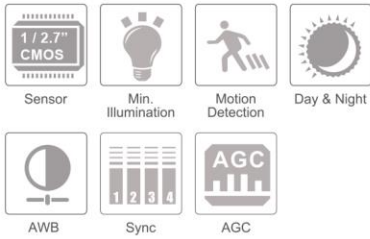

2Mp 3-In-1 AHD/TVI/960H Covert Camera

Key Features

- 1/2.7" Progressive Scan CMOS
- 2D DNR
- AGC, BLC
- 3.7 Fixed Lens
- Compatible with: AHD / TVI / 960H
- Indoor Use Only

Dimension

Model	HDA-HI2M80S-3.7
Camera	
Image Sensor	1/2.7" AR0230 2.4 Megapixel Cmos
Effective Pixels	1920(H)×1080(V)
Electronic Shutter	PAL:1/50s~1/100,000s NTSC:1/60s~1/100,000s
Min. Illumination	0.01Lux @ F1.2, (0Lux IR on)
Lens	3.7mm
View Angle	Angular Field:93°
S/N Ratio	≥45dB(Max 70 dB)
Video Output	1.0Vp-p
White Balance	Auto adaptive(Range 2200~10000K)
WDR	N/A
AGC	Automatic / manual
BLC	Automatic / manual
DNR	2D
Image	
Compatibility	AHD / CVI / TVI / Analog
Encode Mode	CBR
Image Quality	Not adjustable under CBR
Resolution	1080P (1920×1080)
Video Frame Rate	PAL:25fps@1080P NTSC:30fps@1080P
Image Setting	Brightness, Contrast, Sharpness, DNR, Color gain, exposure, mode etc.
Functions	
Remote Monitoring	By monitoring the video recorder
Day & Night	Auto / Color / BW / EXT
IR Distance	N/A
IR LED - count	N/A
OSD Menu	Yes
Protection	N/A
Others	
Power supply	DC12V±10%
power consumption	300mA
Working Environment	- 30°C ~ +60°C
Dimension	(119 x 59 x 56mm)
weight	0.35KG