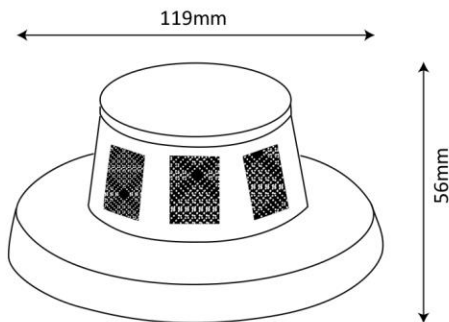

2Mp 3-In-1 AHD/TVI/960H Covert Camera

Key Features

- 1/2.7" Progressive Scan CMOS
- 2D DNR
- AGC, BLC
- 3.7 Fixed Lens
- Compatible with: AHD / TVI / 960H
- Indoor Use Only

Dimension

Model	HDA-HI2M80S-3.7
Camera	
Image Sensor	1/2.7" AR0230 2.4 Megapixel Cmos
Effective Pixels	1920(H)×1080(V)
Electronic Shutter	PAL:1/50s~1/100,000s NTSC:1/60s~1/100,000s
Min. Illumination	0.01Lux @ F1.2, (0Lux IR on)
Lens	3.7mm
View Angle	Angular Field:93°
S/N Ratio	≥45dB(Max 70 dB)
Video Output	1.0Vp-p
White Balance	Auto adaptive(Range 2200~10000K)
WDR	N/A
AGC	Automatic / manual
BLC	Automatic / manual
DNR	2D
Image	
Compatibility	AHD / CVI / TVI / Analog
Encode Mode	CBR
Image Quality	Not adjustable under CBR
Resolution	1080P (1920×1080)
Video Frame Rate	PAL:25fps@1080P NTSC:30fps@1080P
Image Setting	Brightness, Contrast, Sharpness, DNR, Color gain, exposure, mode etc.
Functions	
Remote Monitoring	By monitoring the video recorder
Day & Night	Auto / Color / BW / EXT
IR Distance	N/A
IR LED - count	N/A
OSD Menu	Yes
Protection	N/A
Others	
Power supply	DC12V±10%
power consumption	300mA
Working Environment	- 30°C ~ +60°C
Dimension	(119 x 59 x 56mm)
weight	0.35KG