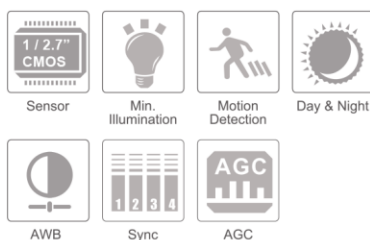

### Key Features

- 1/2.7" Progressive Scan CMOS
- 2D DNR
- AGC, BLC
- 18 Hidden IR
- 3.7 Fixed Lens
- Compatible with: AHD / TVI / 960H
- Indoor Use Only

Model	HDA-IR2M18A-3.7
<b>Camera</b>	
Image Sensor	1/2.7"AR0230 2.4 Megapixel Cmos
Effective Pixels	1920(H)×1080(V)
Electronic Shutter	PAL:1/50s~1/100,000s NTSC:1/60s~1/100,000s
Min. Illumination	0.01Lux @ F1.2, (0Lux IR on)
Lens	3.7mm
View Angle	Angular Field:93°
S/N Ratio	≥45dB(Max 70 dB)
Video Output	1.0Vp-p
White Balance	Auto adaptive(Range 2200 ~ 10000K)
WDR	N/A
AGC	Automatic / manual
BLC	Automatic / manual
DNR	2D
<b>Image</b>	
Compatibility	AHD / TVI / Analog
Encode Mode	CBR
Image Quality	Not adjustable under CBR
Resolution	1080P (1920×1080)
Video Frame Rate	PAL:25fps@1080P NTSC:30fps@1080P
Image Setting	Brightness, Contrast, Sharpness, DNR, Color gain, exposure, mode etc.
<b>Functions</b>	
Remote Monitoring	By monitoring the video recorder
Day & Night	Auto / Color / BW / EXT
IR Distance	10-20m
IR LED - count	Φ5*18 IR
OSD Menu	Yes
Protection	N/A
<b>Others</b>	
Power supply	DC12V±10%
power consumption	400mA
Working Environment	- 30℃ ~ +60℃
Dimension	2.7" x 4.7" x 3.3" (69 x 120 x 53mm with Bracket)
weight	0.12KG