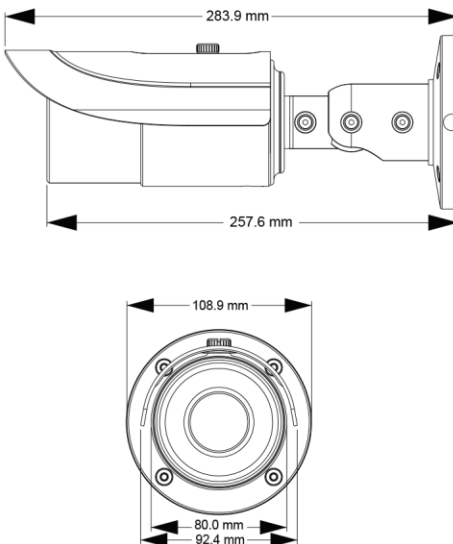

### Key Features

- 1/2.8" Progressive Scan CMOS
- H.265 Compression
- WDR, 2D/3D DNR
- IR Distance: 20 ~ 30m
- 1 Way Audio
- 42IR
- 3.6mm Fixed Lens
- 12V DC / PoE

### Dimensions

### Specifications

Model	IP-5IR3M42-3.6	
Camera	Image Sensor	1 / 2.8" CMOS
	Effective Pixels	2048 x 1536
	Electronic Shutter	1/25s~ 1/100000s
	Min. Illumination	color:0.0lux@F1.2,AGC ON B/W:0lux with IR
	Lens	3.6mm Fixed Lens
	Lens Angle	horizontal:50° · 78.5°-30° (-FZ)
	Lens Mount	M12 Mount · Φ14 Mount (-FZ)
	WDR	WDR
Image	BLC	Yes
	DNR	2D/3D DNR
	Video Compression	H.265 MP, H.264 BL/MP/HP, MJPEG
	Audio Compression	G.711A/G.711U
	Bit-rate	16Kbps ~ 10Mbps
	Encode Mode	VBR/CBR
	Image Quality	Five Levels under VBR; Freely adjustable under CBR
	Resolution	3MP (2048*1536) , 1080P (1920*1080) , 720P (1280*720) , VGA (640*480)
Port	Multi-Stream	3MP (1~30fps) / VGA (1~30fps) / 1080P (1~30fps) / 720P (1~30fps) / VGA (1~30fps)
	Image Setting	ROI, Saturation, Brightness, Hue, Contrast, WDR, Sharpness, DNR, etc
	Network	RJ45
	Video output	CVBS (BNC × 1)
	Audio	one-way audio (MIC IN × 1)
	Card Storage	NO
	RS485	NO
	Alarm Input	NO
Functions	Alarm Output	NO
	Remote Monitoring	Browser, CMS , mobile app
	Supported Browsers	IE/Chrome/Firefox/Safari
	Online Connection	10 online users
	Protocol	TCP/IP , UDP, DHCP, NTP, RTSP, PPPOE, DDNS, SMTP, FTP
	connection Protocol	ONVIF
	Storage	network remote storage
	Smart Alarm	Motion Alarm
Others	Intelligent Analysis	PEA/OSC/AVD
	Day&Night	ICR
	IR Distance	20~30m
	IR LED - count	42 (Φ5 12mil)
	Water-proof	IP66
	Angle Adjustment	any angle
	Power supply	DC 12V/PoE
	Power Consumption	< 2.5W (IR Off) , < 6W (IR On)
Working Environment	-20°C ~ 50°C , 10% ~ 90% humidity	
Dimension	Φ87mm×219mm	
weight	≈609g	