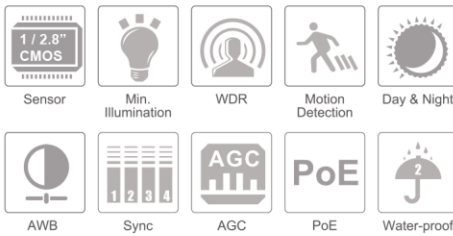

## H.265 3Mp Network Bullet StarLight Camera

### Key Features

- 1/2.8" Progressive Scan CMOS
- H.265 Compression
- WDR, 2D/3D DNR
- IR Distance: 20 ~ 30m
- 1 Way Audio
- 42IR
- 3.6mm Fixed Lens
- 12V DC / PoE

### Specifications

Model	IP-5IR3M42-3.6	
Camera	Image Sensor	1 / 2.8" CMOS
	Effective Pixels	2048 x 1536
	Electronic Shutter	1/25s~ 1/100000s
	Min. Illumination	color:0.0lux@F1.2,AGC ON B/W:0lux with IR
	Lens	3.6mm Fixed Lens
	Lens Angle	horizontal:50° · 78.5°-30° (-FZ)
	Lens Mount	M12 Mount · Φ14 Mount (-FZ)
	WDR	WDR
Image	BLC	Yes
	DNR	2D/3D DNR
	Video Compression	H.265 MP, H.264 BL/MP/HP, MJPEG
	Audio Compression	G.711A/G.711U
	Bit-rate	16Kbps ~ 10Mbps
	Encode Mode	VBR/CBR
	Image Quality	Five Levels under VBR; Freely adjustable under CBR
	Resolution	3MP (2048*1536) , 1080P (1920*1080) , 720P (1280*720) , VGA (640*480)
Port	Multi-Stream	3MP (1~30fps) / VGA (1~30fps) / 1080P (1~30fps) / 720P (1~30fps) / VGA (1~30fps)
	Image Setting	ROI, Saturation, Brightness, Hue, Contrast, WDR, Sharpness, DNR, etc
	Network	RJ45
	Video output	CVBS (BNC × 1)
	Audio	one-way audio (MIC IN × 1)
	Card Storage	NO
	RS485	NO
	Alarm Input	NO
Functions	Alarm Output	NO
	Remote Monitoring	Browser, CMS , mobile app
	Supported Browsers	IE/Chrome/Firefox/Safari
	Online Connection	10 online users
	Protocol	TCP/IP , UDP, DHCP, NTP, RTSP, PPPOE, DDNS, SMTP, FTP
	connection Protocol	ONVIF
	Storage	network remote storage
	Smart Alarm	Motion Alarm
Others	Intelligent Analysis	PEA/OSC/AVD
	Day&Night	ICR
	IR Distance	20~30m
	IR LED - count	42 (Φ5 12mil)
	Water-proof	IP66
	Angle Adjustment	any angle
	Power supply	DC 12V/PoE
	Power Consumption	< 2.5W (IR Off) , < 6W (IR On)
Working Environment	-20°C ~ 50°C , 10% ~ 90% humidity	
Dimension	Φ87mm×219mm	
weight	≈609g	