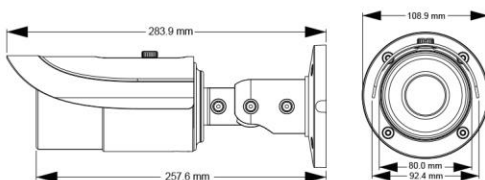

### Dimensions

Specification	IP-5IR4042-3.6	IP-5IR4042-2.8	
Camera	Image Sensor	1 / 3 "CMOS	
	Effective Pixels	2688 x 1520	
	Electronic Shutter	1/25s~ 1/100000s	
	Min. Illumination	color:0.05lux@F1.2,AGC ON B/W:0lux with IR	
	Lens	3.6mm Fixed Lens	2.8mm Fixed Lens
	Lens Angle	horizontal:50°	
	Lens Mount	M12 Mount	
	WDR	WDR	
	BLC	Yes	
	DNR	2D/3D DNR	
Image	Video Compression	H.265 MP 、 H.264 BL/MP/HP 、 MJPEG	
	Audio Compression	G.711A/G.711U	
	Bit Rate	64Kbps ~ 10Mbps	
	Encode Mode	VBR/CBR	
	Image Quality	Five Levels under VBR ; Freely adjustable under CBR	
	Resolution	4MP (2560x1440), 3MP (2304x1296), 1080P (1920x1080), 720P (1280x720), D1, CIF, 480x240	
	Multi-Stream	4MP (1~30fps) / 3MP (1~30fps) / 1920x1080 (1~30fps) / 720P (1~30fps) / D1 (1~30fps) / CIF (1~30fps)	
Image Setting	ROI, Saturation, Brightness, Hue, Contrast, WDR, Sharpness, DNR, etc		
Port	Network	RJ45	
	Video Output	CVBS (BNC × 1)	
	Audio	one-way audio (MIC IN × 1)	
	card storage	NO	
	RS485	NO	
	Alarm Input	NO	
	Alarm Output	NO	
Functions	Remote Monitoring	Browser, CMS , mobile app	
	Supported Browsers	IE/Chrome/Firefox/Safari	
	Online Connection	10 online users	
	Protocol	TCP/IP, UDP, DHCP, NTP, RTSP, PPPOE, DDNS, SMTP, FTP	
	connection Protocol	ONVIF	
	Storage	network remote storage	
	Smart Alarm	Motion Alarm	
	Intelligent Analysis	PEA/OSC/AVD	
	Day & Night	ICR	
	IR Distance	20~30m	
	IR LED - count	42 (Φ5 12mil)	
Water-proof	IP66		
Others	Angle Adjustment	any angle	
	Power Supply	DC 12V/PoE	
	Power Consumption	< 2.5W (IR Off), < 6W (IR On)	
	Working Environment	-20℃ ~ 50℃ · 10% ~ 90% humidity	
	Dimension & Weight	Φ87mm×219mm, ≈609g	