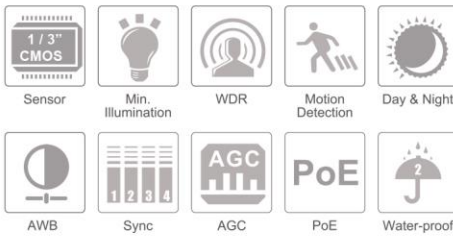

H.265 4Mp Network IR Bullet Camera

Specifications

Key Features

- 4MP (2688 × 1520) H.265 full real time coding
- Max. resolution: 2688 × 1520
- ICR auto switch, true day / night
- 20 ~ 30m IR night view distance
- Third generation of dot matrix LED IR lights, small size, efficient heat dissipation, long lifespan
- 3D DNR, physical WDR
- Support HLC, BLC and defogging
- Support electrical zoom
- ROI coding
- Support local CVBS video output and one-way audio
- Support PoE power supply
- Support smart phone, iPad, remote monitoring
- Support P2P
- IP66 ingress protection
- Support three streams