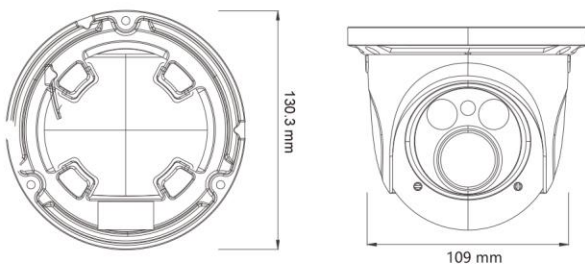

H.265 3Mp Network Small IR Dome Camera

Key Features

- 1/3" Progressive Scan CMOS
- H.265 Compression
- DWDR, 2D/3D DNR
- IR Distance: 10 ~ 20m
- Mic In, CVBS
- 2 Matrix IR
- 3.6mm Fixed Lens
- 12V DC / PoE

Dimensions

Model	IP-5IRD3002-3.6
Camera	
Image Sensor	1 / 3 "CMOS
Effective Pixels	2304 x 1296
Electronic Shutter	1/25s~ 1/100000s
Min. Illumination	Color:0.05lux@F1.2,AGC ON B/W:0lux with IR
Lens	3.6mm Fixed Lens
Lens Angle	Horizontal: 50°
WDR	DWDR
BLC	Yes
DNR	2D/3D DNR
Image	
Video Compression	H.265 MP, H.264 BL/MP/HP, MJPEG
Audio Compression	G.711A/G.711U
Bit-rate	64Kbps ~ 10Mbps
Encode Mode	VBR/CBR
Image Quality	Five Levels under VBR Freely adjustable under CBR
Resolution	3MP (2304×1296) , 1080P (1920×1080) , 720P (1280×720) , D1, CIF, 480x240
Video Frame Rate	3MP (1~30fps) / 1920x1080 (1~30fps) / 720P (1~30fps) 720P (1~30fps) / D1 (1~30fps) / CIF (1~30fps) D1 (1~30fps) / 480x240 (1~30fps) / CIF (1~30fps)
Image Setting	ROI, Saturation, Brightness, Hue, Contrast, WDR, Sharpness, DNR, etc
Port	
Network	RJ45
Video output	CVBS (BNC × 1)
Audio	one-way audio (MIC IN × 1)
card storage	N/A
RS485	N/A
Alarm In / Out	N/A
Function	
Remote Monitoring	Browser, CMS ,mobile app
Supported Browsers	IE / Chrome / Firefox / Safari
Online Connection	10 online users
Protocol	TCP/IP, UDP, DHCP, NTP, RTSP, PPPOE, DDNS, SMTP, FTP
connection Protocol	ONVIF
Storage	network remote storage
Smart Alarm	Motion Alarm
Intelligent Analysis	PEA/OSC/AVD
Day&Night	ICR
IR Distance	20~30m
IR LED - count	2 (array led 28mil)
Water-proof	IP66
Others	
Angle Adjustment	horizontal:0°~360°, vertical: 0°~90°, rotation: 0°~360°
Power Supply	DC 12V/PoE
Power Consumption	< 2.5W (IR Off) / < 5W (IR On)
Working Environment	-20 °C ~ 50°C , 10% ~ 90% Humidity
Dimension & Weight	Φ109mm×130mm / ≈ 689g