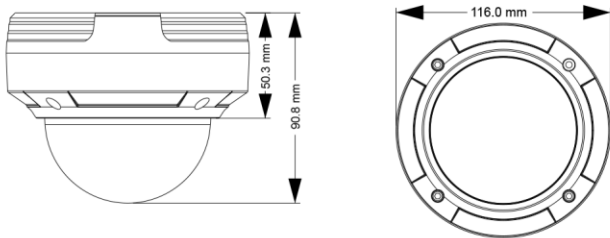

### Key Features

- 3MP ( 2048 x 1536 ) full real time coding
- Max. resolution: 2048 x 1536
- ICR auto switch, true day / night
- 10 ~ 20m IR night view distance
- 3D DNR, digital WDR
- ROI coding
- Supports local CVBS video output and one-way audio
- Supports PoE power supply
- Supports smart phone, iPad, remote monitoring
- Supports P2P
- Supports three streams
- IP66, IK10

### Dimensions

Model	IP-5VP3030-3.6MM
<b>Camera</b>	
Image Sensor	1 / 3" 3MP CMOS
Image Size	2048 x 1536
Electronic Shutter	1 / 25 s ~ 1 / 100000 s
Min. Illumination	0.05 lux @F1.2,AGC ON; 0 lux with IR
Lens	3.6mm Fixed Lens
Angle Adjustment	Any angle
WDR	DWDR
<b>Image</b>	
Video Compression	H.265 / H.264 / MJPEG
Resolution	3MP ( 2048 x 1536 ), 1080P ( 1920x1080 ), 720P ( 1280x720 ), D1, CIF, 480x240
Main Stream	60Hz : 3MP( 1 ~ 30fps ) / 1080P( 1 ~ 30fps ) / 720P( 1 ~ 30fps ) 50Hz : 4MP( 1 ~ 25fps ) / 3MP( 1 ~ 25fps ) / 1080P( 1 ~ 25fps ) / 720P( 1 ~ 25fps )
Bit Rate	64 Kbps ~ 8Mbps
Encode Mode	VBR / CBR
Quality	Five levels under VBR; Freely adjustable under CBR
Image Settings	ROI, Saturation, Brightness, Chroma, Contrast, Wide Dynamic, Sharpen, NR, etc. adjustable through client software or web browser
<b>Interfaces</b>	
Network	RJ45
Audio	MIC IN x 1
Video Output	CVBS video output ( BNC x 1 )
<b>Functions</b>	
Remote Monitoring	IE browsing, CMS remote control
Online Connection	Support simultaneous monitoring for up to 10 users; Support multi stream real time transmission
Protocol	TCP / IP, UDP, DHCP, NTP, RTSP, PPPoE, DDNS, SMTP, FTP
Storage	Network remote storage
Smart Alarm	Motion Alarm
Day & Night	ICR
PoE	Yes
IR Distance	10 ~ 20 m
Water-proof	IP66, IK10
<b>Others</b>	
Power Supply	DC 12V / PoE
Power Consumption	< 4W
IR Consumption ON	< 5.5W
Operating Environment	- 20 °C ~ 50 °C, 10 % ~ 90 % humidity
Dimensions ( mm )	Φ 116 x 91mm
Weight ( net )	381g
Installation	Wall mounting, pendent mounting