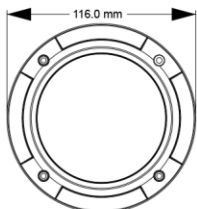

Dimensions

Specifications

Model	IP-5VP4030
Camera	
Image Sensor	1 / 3" CMOS
Image Size	2688 × 1520
Electronic Shutter	1 / 25 s ~ 1 / 100000 s
Auto Iris	Fixed Iris
Min. Illumination	0.05 lux @F1.2, AGC ON; 0 lux with IR
Lens	3.6 mm @F1.6, angle of view: 72° (6 mm optional)
Lens Mount	M12
Day & Night	ICR
Wide Dynamic Range	120dB
BLC	Yes
HLC	Yes
Defogging	Yes
Digital NR	2D / 3D DNR
Angle Adjustment	Pan : 0°~240°, Tilt : 0°~68°, Rotation : 0°~220°
Image	
Video Compression	H.265 / H.264 / MJPEG
H.265 Compression	Main Profile @Leve4.1 High Tier
Resolution	4MP (2592×1520), 2K (2560×1440), 3MP (2304×1296), 1080P (1920×1080), 720P (1280×720), D1, CIF, 480×240
Main Stream	60Hz : 4MP (1 ~ 30fps) / 2K (1 ~ 30fps) / 3MP (1 ~ 30fps) / 1080P (1 ~ 30fps) / 720P (1 ~ 30fps) 50Hz : 4MP (1 ~ 25fps) / 2K (1 ~ 25fps) / 3MP (1 ~ 25fps) / 1080P (1 ~ 25fps) / 720P (1 ~ 25fps)
Bit Rate	64 Kbps ~ 10 Mbps
Encode Mode	VBR / CBR
Quality	Five levels under VBR; Freely adjustable under CBR
Image Settings	ROI, Saturation, Brightness, Chroma, Contrast, Wide Dynamic, Sharpen, NR, etc. adjustable through client software or web browser
Audio Compression	G711A / U
ROI	Each ROI to be configured separately
Interfaces	
Network	RJ45
Audio	MIC IN × 1
Video Output	CVBS video output (BNC × 1)
Functions	
Remote Monitoring	IE browsing, CMS remote control
Online Connection	Support simultaneous monitoring for up to 10 users; Support multi-stream real time transmission
Network Protocol	TCP / IP, UDP, DHCP, NTP, RTSP, PPPoE, DDNS, SMTP, FTP
Interface Protocol	ONVIF, GB-T/28181-2011
Storage	Network remote storage
Smart Alarm	Motion alarm
PoE	Yes
IR Distance	10 ~ 20m
Water-proof	IP66
Others	
Power Supply	DC12V / PoE
Power Consumption	< 2.5W
IR Consumption ON	< 4W
Operating Environment	-20 °C ~ 50 °C, 10 % ~ 90 % humidity
Dimensions (mm)	Φ116 × 91
Weight (net)	605g