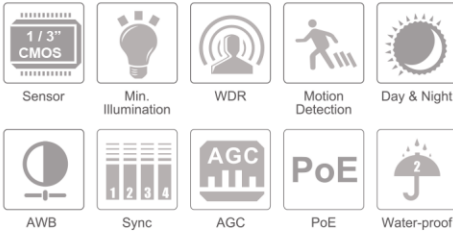

## H.265 3Mp Network Vandal StarLight Camera

### Key Features

- 1/3" Progressive Scan CMOS
- H.265 Compression
- WDR, 2D/3D DNR
- IR Distance: 20 ~ 30m
- 2 Way Audio
- 1CH Alarm In / 1CH Alarm Out
- 30IR
- 2.8~12mm **Motorized** Lens
- microSD
- 12V DC / PoE

### Specifications

Model	IP-5VP4032MZ	
Camera	Image Sensor	1 / 3" CMOS
	Effective Pixels	2688*1520
	Electronic Shutter	1/25s~ 1/10000s
	Min. Illumination	color:0.05lux@F1.2,AGC ON B/W:0lux with IR
	Lens	2.8 ~ 12mm Motorized Lens
	Lens Angle	80°~38°
	Lens Mount	Φ14 Mount
Image	WDR	DWDR
	BLC	Yes
	DNR	2D/3D DNR
	Video Compression	H.265 MP、H.264 BL/MP/HP、MJPEG
	Audio Compression	G.711A/G.711U
	Bit Rate	64Kbps ~ 10Mbps
	Encode Mode	VBR/CBR
Image	Image Quality	Five Levels under VBR ; Freely adjustable under CBR
	Resolution	4MP (2560x1440), 3MP (2304x1296), 1080P (1920x1080), 720P (1280x720), D1, CIF, 480x240
	Multi-Stream	4MP (1~30fps) / 3MP (1~30fps) / 1920x1080 (1~30fps) / 720P (1~30fps) / D1 (1~30fps) / CIF (1~30fps)
	Image Setting	ROI, Saturation, Brightness, Hue, Contrast, WDR, Sharpness, DNR, etc
	Port	Network
Video Output		CVBS(BNC × 1)
Audio		two-way audio ( MIC IN × 1, MIC OUT × 1 )
card storage		TF card, Up to 64GB
RS485		× 1
Alarm Input		× 1
Alarm Output		× 1
Function	Remote Monitoring	Browser, CMS, mobile app
	Supported Browsers	IE/Chrome/Firefox/Safari
	Online Connection	10 online users
	Protocol	TCP/IP, UDP, DHCP, NTP, RTSP, PPPOE, DDNS, SMTP, FTP
	connection Protocol	ONVIF
	Storage	local storage(TF Card), network remote storage
	Smart Alarm	Motion Alarm, Sensor Alarm
	Intelligent Analysis	PEA/OSC/AVD
	Day & Night	ICR
	IR Distance	20~30m
Others	IR LED - count	30(Φ5 12mil)
	Water-proof	IP66
	Angle Adjustment	horizontal:0°~77° , vertical : 0°~360° , rotation : 0°~360°
	Power Supply	DC 12V/PoE
	Power Consumption	< 2.5W (IR Off), < 5W (IR On)
Working Environment	-20℃ ~ 50℃ , 10% ~ 90% humidity	
Dimension & Weight	Φ150mm×114mm, ≈ 1260g	