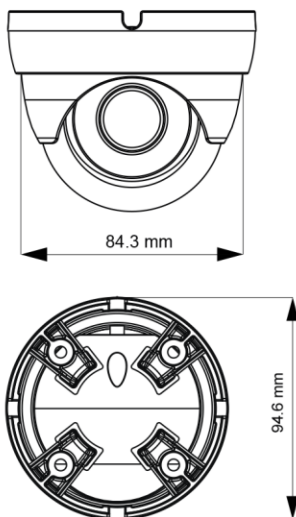

3Mp Network Eyeball Dome Camera

Key Features

- 3MP (2048 x 1536) coding
- Max resolution: 2048 x 1536
- ICR auto switch, true day / night
- 10 ~ 20m IR night view distance
- 3D DNR, digital WDR
- ROI coding
- PoE power supply
- Support smart phone, iPad, remote monitoring
- Support P2P
- IP66 ingress protection

Dimensions

Design and specifications are subject to change without notice.

Specifications

Model	IP-IRD3S02-W
Camera	
Image Sensor	1/3" CMOS
Image Size	2048 x 1536
Electronic Shutter	1 / 25 s ~ 1 / 100000 s
Auto Iris	Fixed Iris
Min. Illumination	0.07 lux @F1.2,AGC ON; 0 lux with IR
Lens	3.6 mm @ F2.0, angle of view: 70° (2.8 mm optional)
Lens Mount	M12
Day & Night	ICR
Wide Dynamic Range	Digital WDR
Digital NR	3D DNR
Angle Adjustment	Any angle
Image	
Video Compression	H.264 / MJPEG
H.264 Standard	Baseline Profile / Main Profile / High Profile
Resolution	3MP (2048 x 1536), 1080P (1920 x 1080), 720P (1280 x 720), D1, CIF, 480 x 240
Main Stream	60Hz : 3MP (1 ~ 30fps) / 1080P (1 ~ 30fps) / 720P (1 ~ 30fps)
Bit Rate	128 Kbps ~ 6 Mbps
Encode Mode	VBR / CBR
Quality	Five levels under VBR; Freely adjustable under CBR
Image Settings	ROI, Saturation, Brightness, Chroma, Contrast, Wide Dynamic, Sharpen, NR, etc. adjustable through client software or web browser
ROI	3 ROI
Interfaces	
Network	RJ45
Functions	
Remote Monitoring	IE browsing, CMS remote control
Online Connection	Support simultaneous monitoring for up to 4 users ; Support multi-stream real time transmission
Network Protocol	TCP/IP, UDP, DHCP, NTP, RTSP, PPPoE, DDNS, SMTP, FTP
Interface Protocol	ONVIF
Storage	Network remote storage
Smart Alarm	Motion alarm
IR LED	2 Matrix IR
IR Distance	10 ~ 20 m
Water-proof	IP66
Others	
Power Supply	DC 12V / PoE
Power Consumption	< 2W
IR Consumption ON	< 4.5W
Environment	- 20°C ~ 50°C, 10% ~ 90% humidity
Dimensions (mm)	Φ84.3 × 94.6
Weight (net)	428g